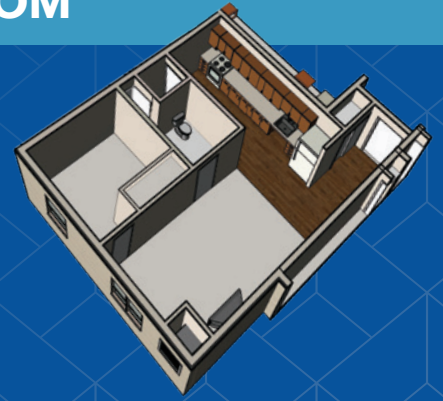

FURNISHED & FUNCTIONAL

Whether you choose a 1, 2, or 4 bedroom apartment, you'll enjoy an open floor plan, sleek look, and tons of features and amenities that complement your busy schedule. Get ready to enjoy a living space that is both stylish and functional!

UNIT AMENITIES:

- Private bedroom options
- Kitchenette with fridge, range and microwave
- Furnished living room with couch, end table and flat screen TV
- Bedrooms include bed with mattress, armoire and desk
- Heat and A/C controlled in each unit

ALL UTILITIES INCLUDED:

- Heat & A/C
- Cable TV
- Wi-Fi
- Electricity
- Trash
- Water/Sewer

CONVENIENTLY LOCATED

Within walking distance of major grocery, shopping, dining & entertainment in a safe environment. Easy access to I-74, US 6 and I-474 and minutes to Downtown Peoria. Adjacent to green space plus walking & bike trails. Close to public transportation.

1 BEDROOM

2 BEDROOMS

4 BEDROOMS

**STUDY HARD
LIVE EASY**

7700 N. Academic Drive, Peoria, IL 61615 • 309.282.8475
Leasing@PrairieSkyApartmentsPeoria.com • www.PrairieSkyApartmentsPeoria.com